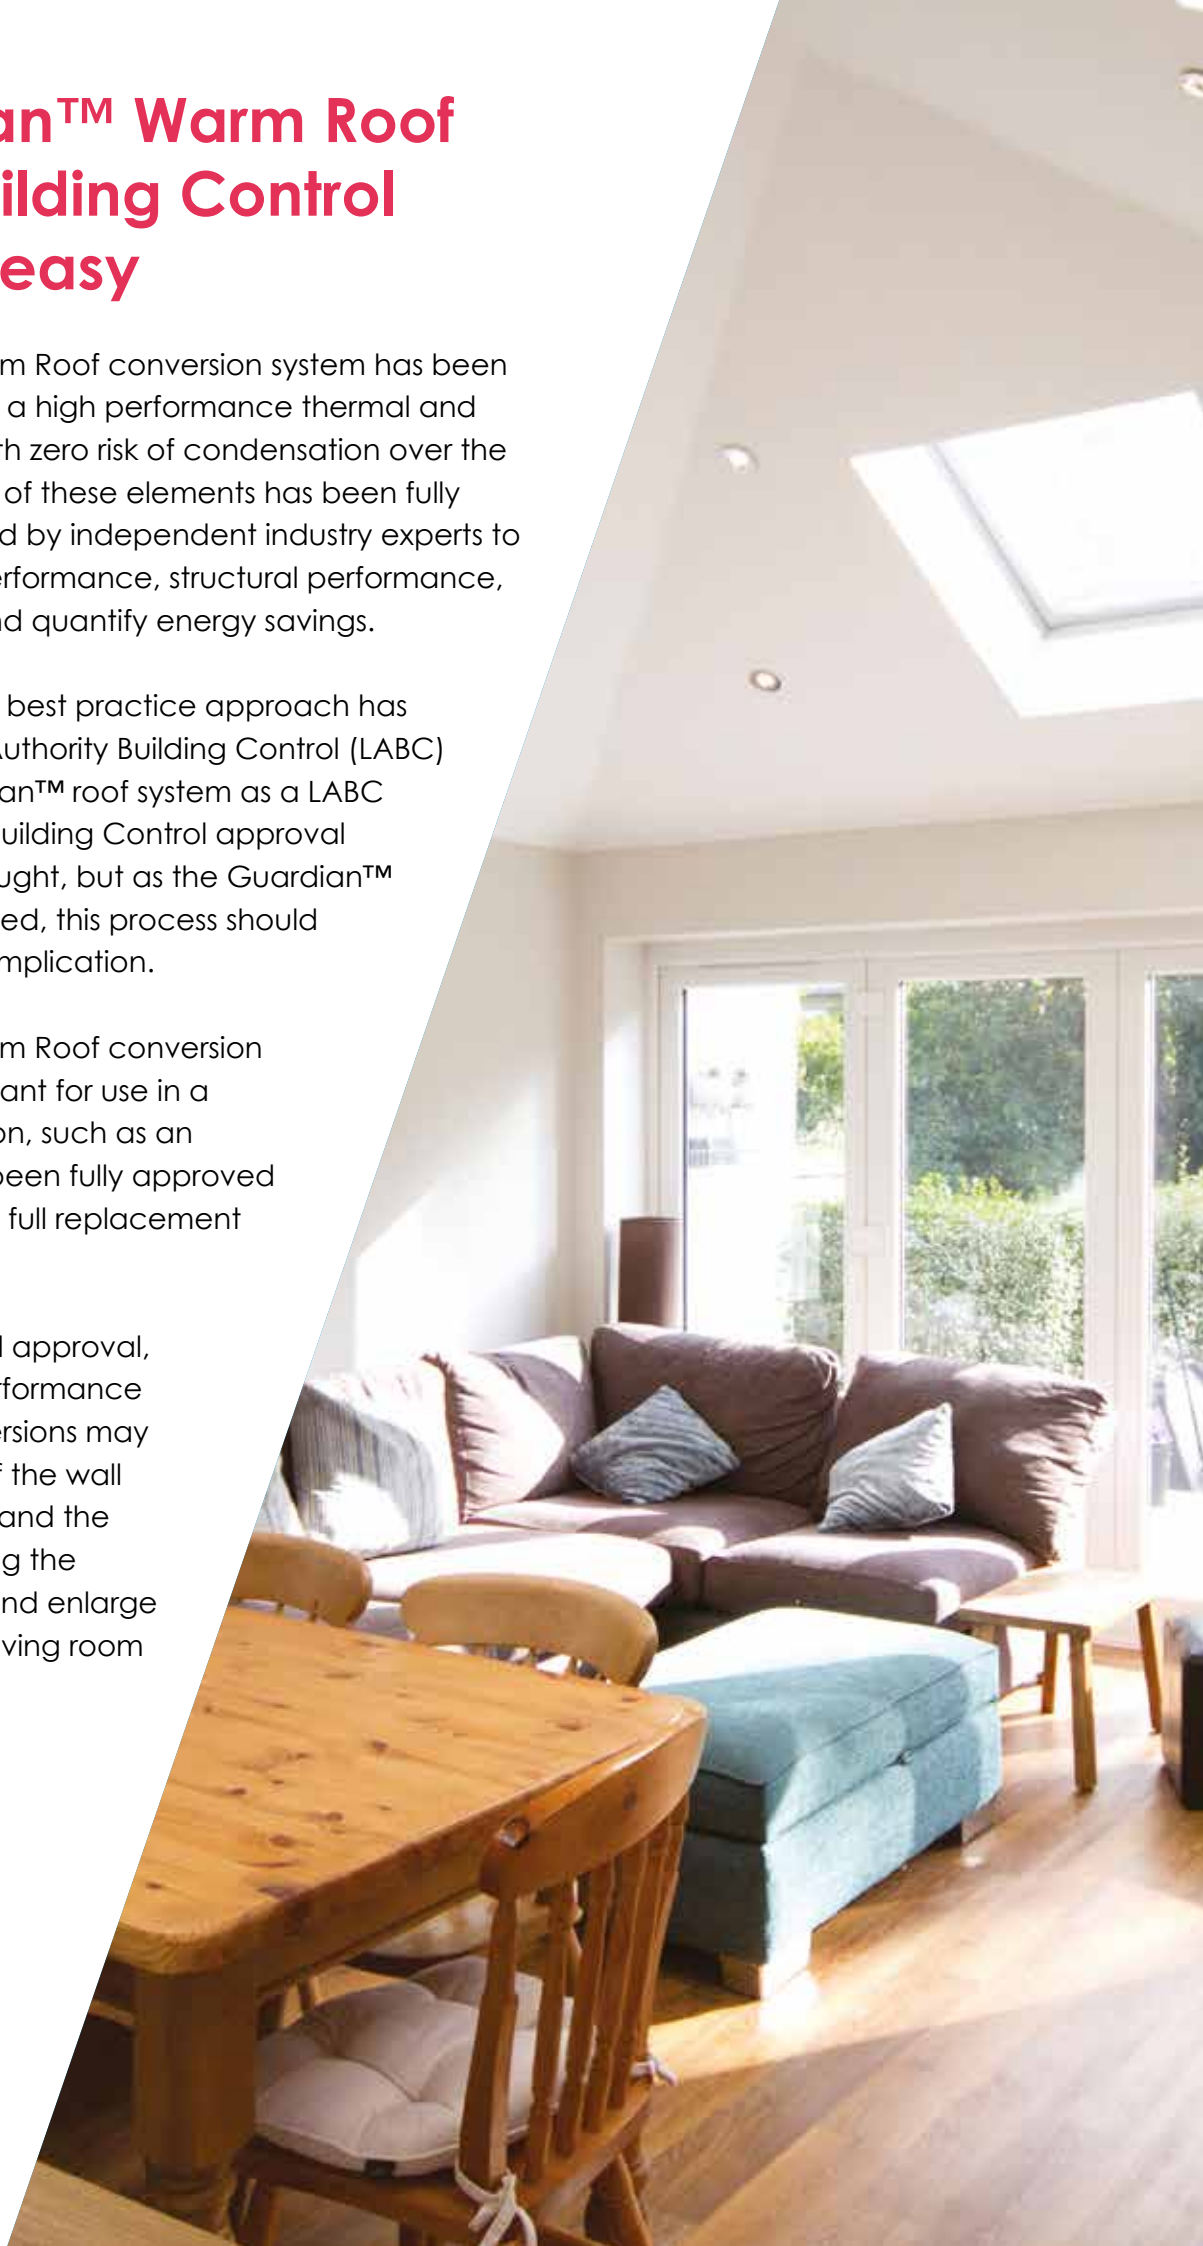

A Guardian™ Warm Roof makes Building Control approval easy

The Guardian™ Warm Roof conversion system has been designed to provide a high performance thermal and structural solution with zero risk of condensation over the life of the roof. Each of these elements has been fully tested and approved by independent industry experts to evaluate thermal performance, structural performance, condensation risk and quantify energy savings.

The Guardian™ roof best practice approach has enabled the Local Authority Building Control (LABC) to certify the Guardian™ roof system as a LABC Registered System. Building Control approval should always be sought, but as the Guardian™ system is LABC certified, this process should proceed without complication.

The Guardian™ Warm Roof conversion system is fully compliant for use in a conventional situation, such as an extension, and has been fully approved by LABC for use as a full replacement conservatory roof.

With Building Control approval, Guardian™ high performance insulated roof conversions may allow the removal of the wall between the house and the conservatory, offering the flexibility to extend and enlarge an existing kitchen, living room or bedroom.