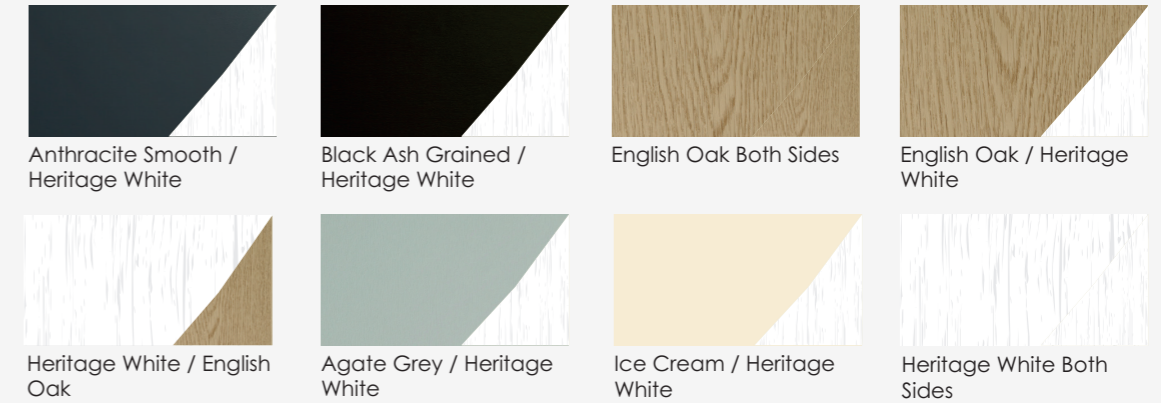

30 Colourways in Stock

Heritage Colour Range - surcharge applies