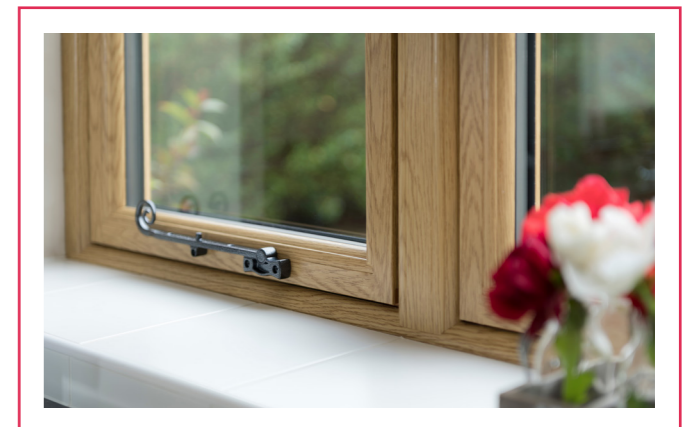

CONSERVATION

Flush and Sculptured sash windows look great in any surrounding, from country cottages to modern townhouses. Their subtle charm and elegance will transform your home.

If you live in a Conservation Area, home improvements such as replacing your windows and doors will require planning consent as there are strict guidelines to ensure that architectural features are preserved.

'Seamless as Standards' windows & doors have been designed with this in mind; replicating the appearance and style of traditional timber windows with features such as our authentic woodgrain finish and Georgian Bar options. However, you should always obtain consent from a planning or conservation officer before proceeding with an installation.