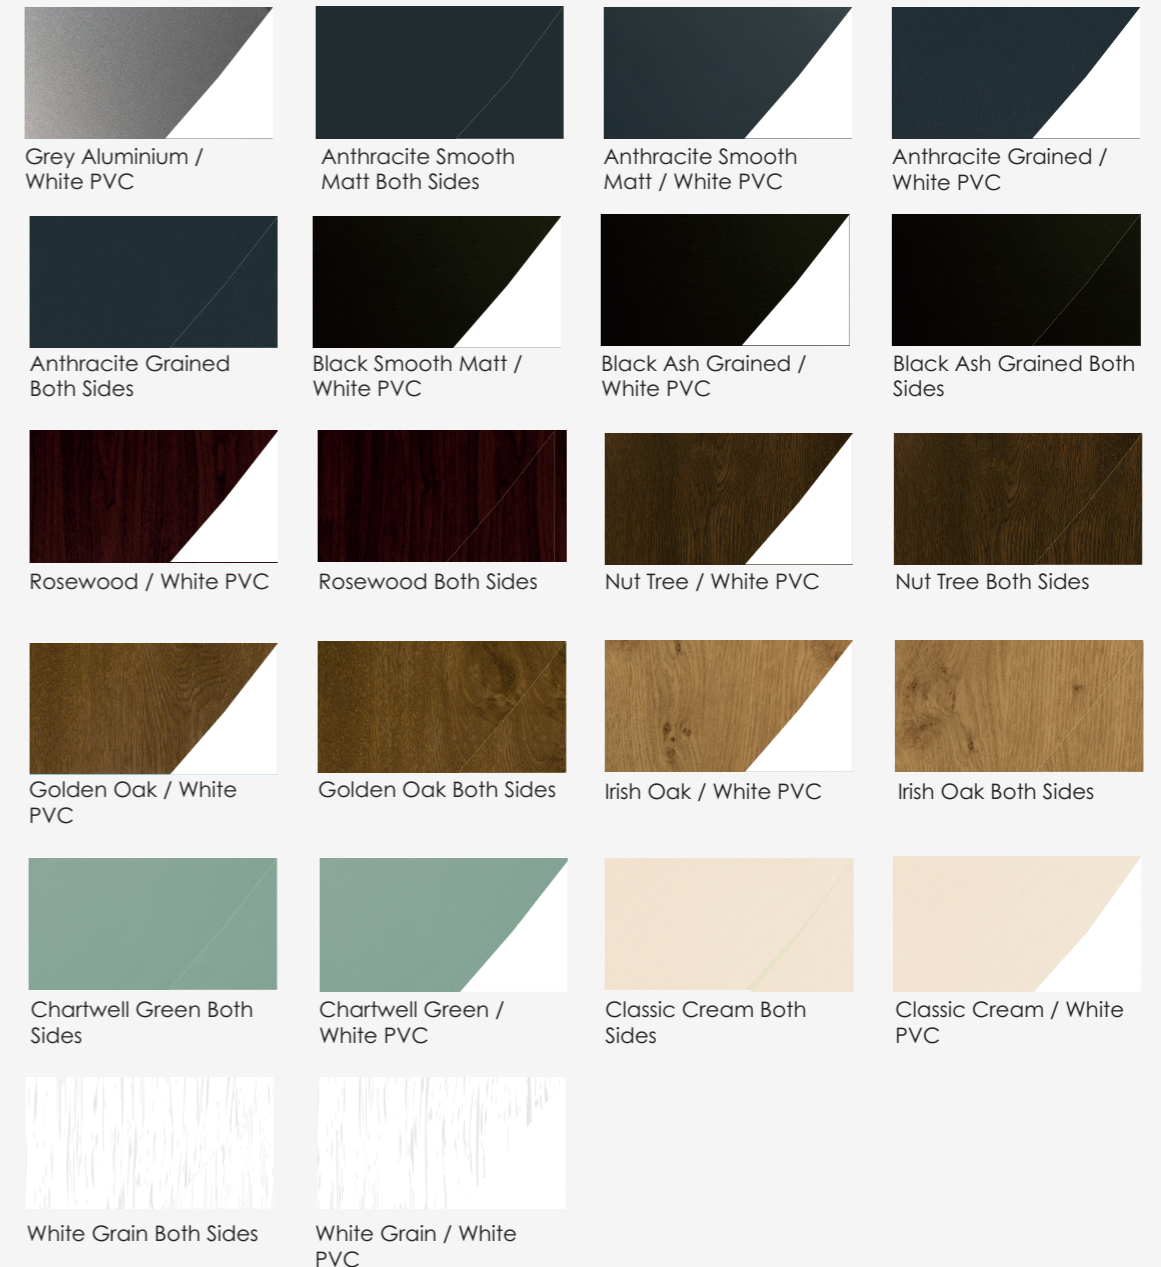

Colour Express