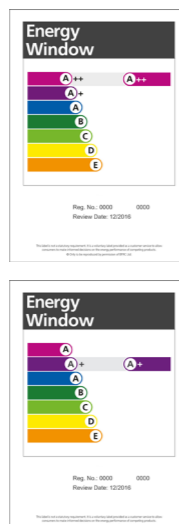

Energy Ratings and Weather Performance

'Seamless as Standard' windows & doors combine the elegance and styling of traditional timber windows with all the benefits of uPVC. They are virtually maintenance free and keep the warmth in and unwelcome visitors out.

'Seamless as Standard' windows & doors are ideal for period properties and for those who want to add or restore character to their homes with its unique, unrivalled, aesthetics and sympathetic symmetrical design giving a property perfect balance and harmony.