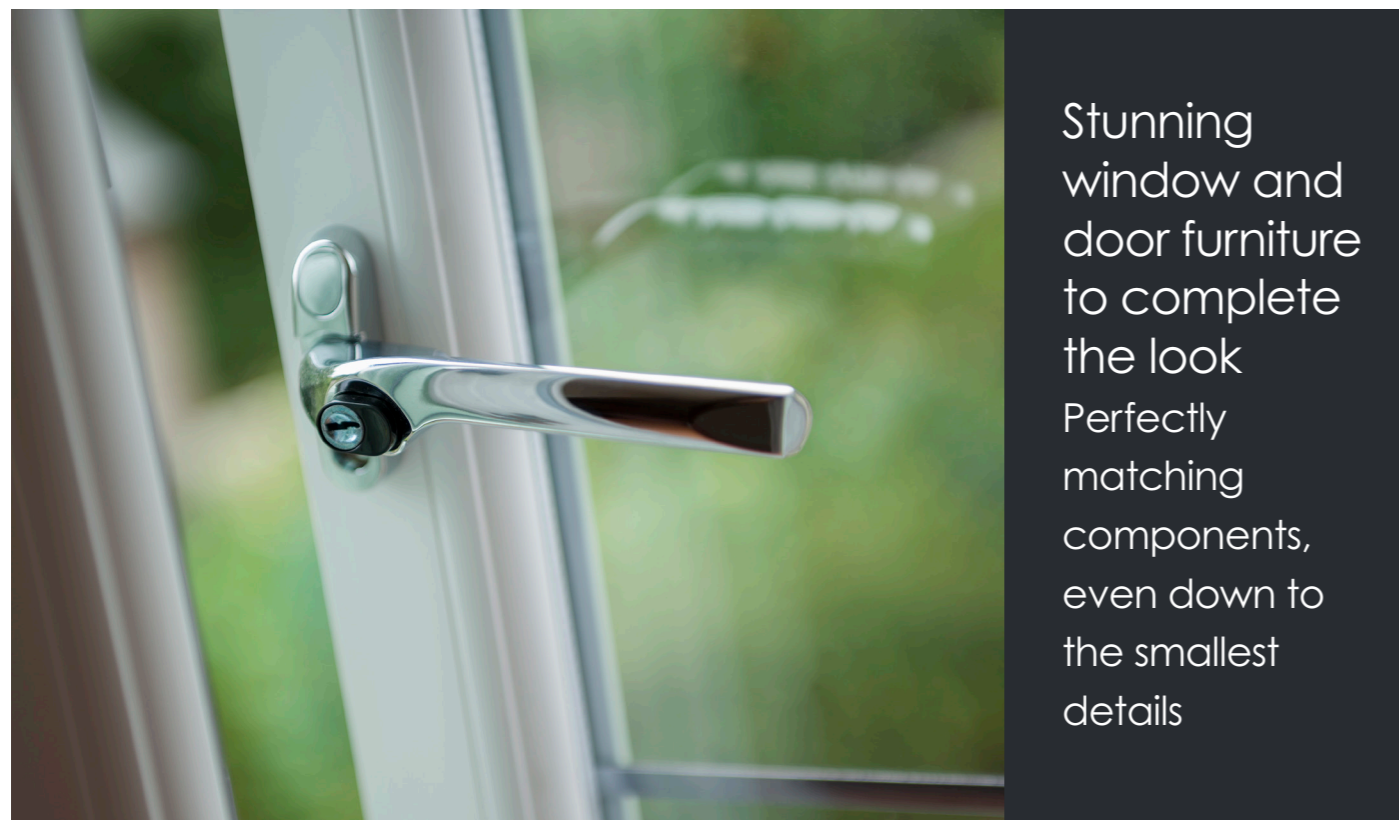

Stunning window and door furniture to complete the look. Perfectly matching components, even down to the smallest details.

Standard Handle

Classic design with a contemporary twist to create an elegant and stylish window, the standard handle is a perfect match for all our Seamless as Standard windows. Suitable for left or right-hand-opening windows, this key locking handle is available in many colour options to complement your windows and doors.